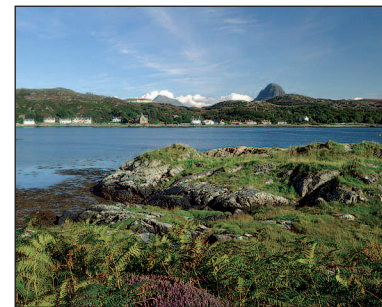

SUTHERLAND 2009 by Charles Tait

Strathmore

Dornoch Cathedral

Smoo Cave, Durness

Helmsdale

Foinaven and Arkle

Cape Wrath

Brora Beach

Lochinver

Loch Fleet

Ard Neakie, Loch Eribol

Dunrobin Castle

Torrisdale Bay